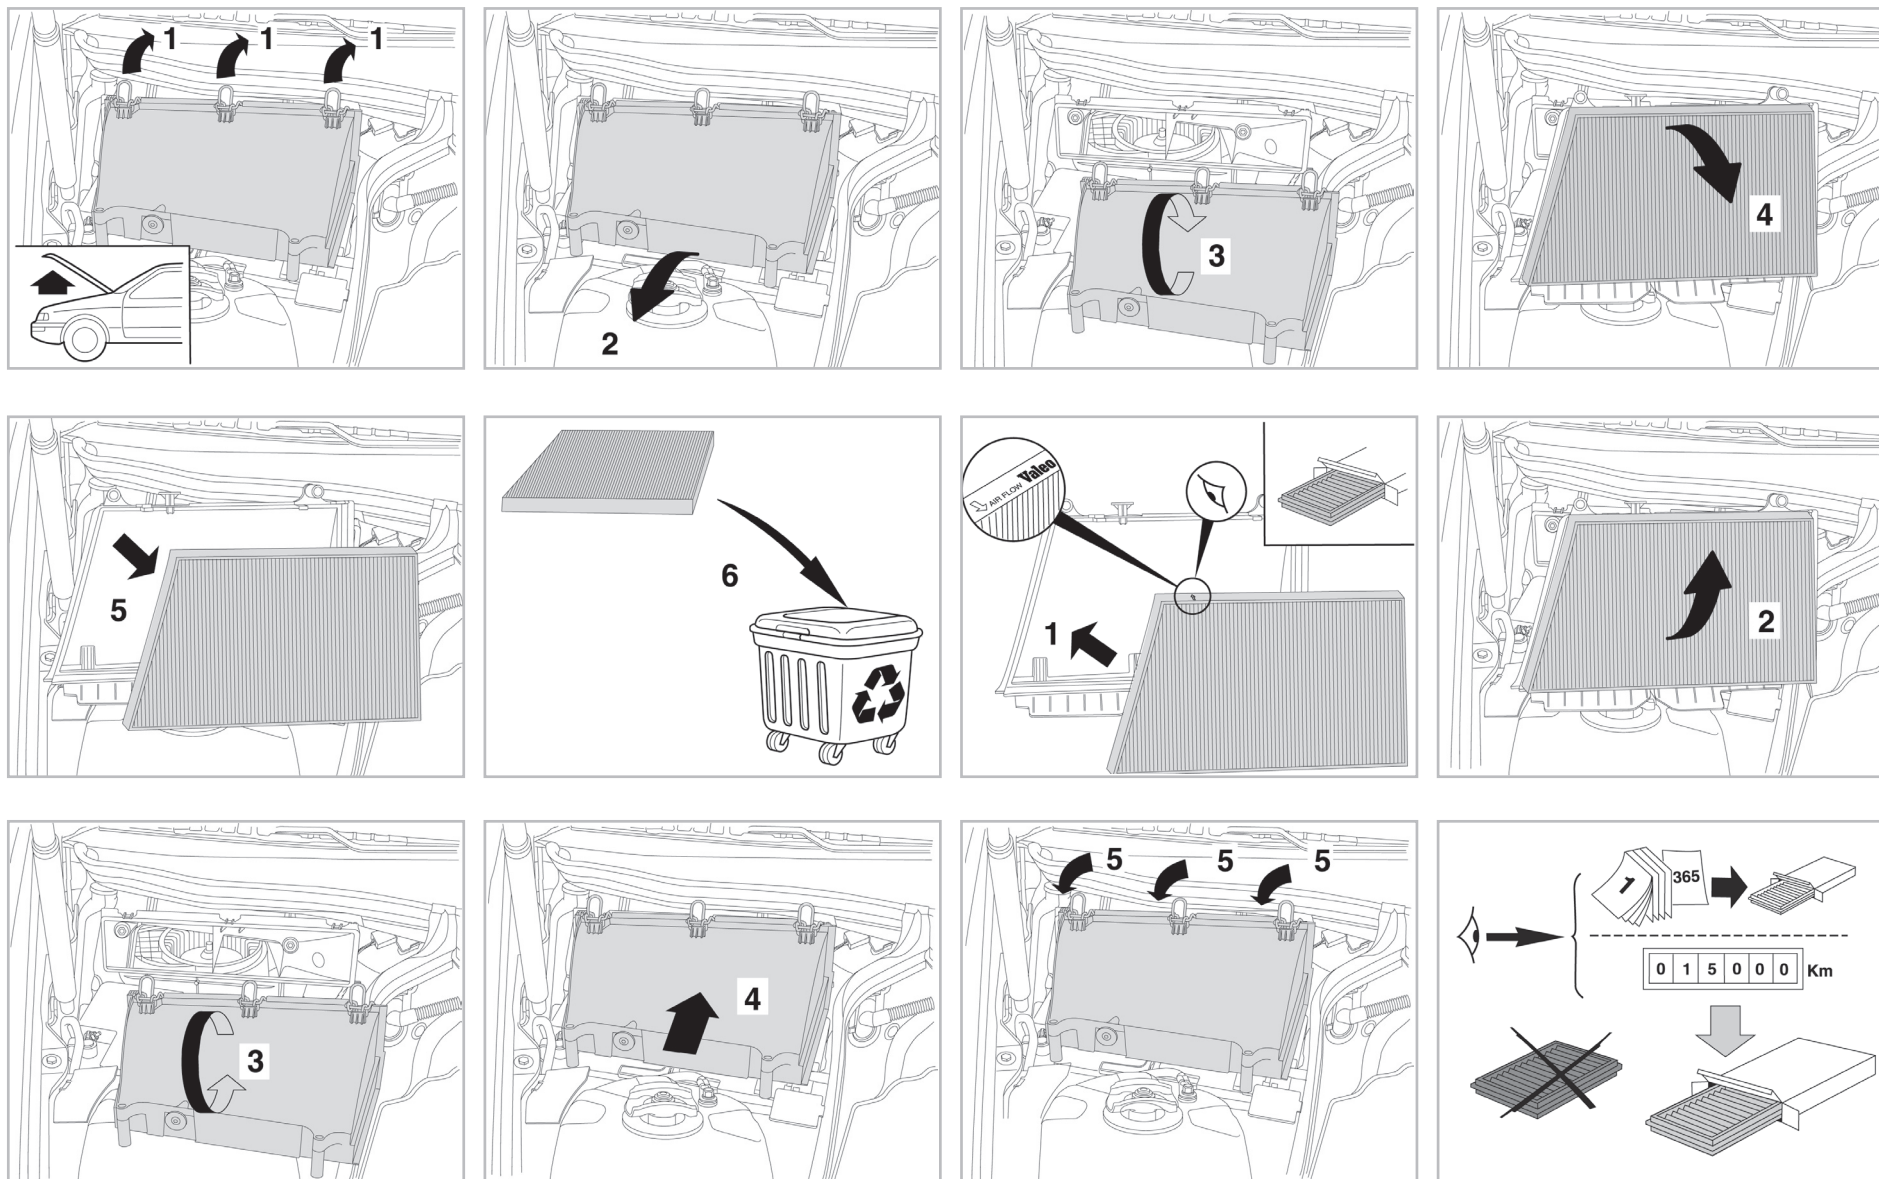

COMFORT

particle filter

698700

FH310

PA

WANT TO KNOW MORE?

www.valeo-techassist.com

FOR
MERCEDES

C CLASS (203) A/C+/- (04/00 >) / CLK (209) A/C+ (03/02 >)

Valeo Service - Société par Actions simplifiée - Capital de 12 900 000 € - 70, rue Pleyel, 93285 Saint-Denis Cedex - France - B 306 486 408 RCS Bobigny